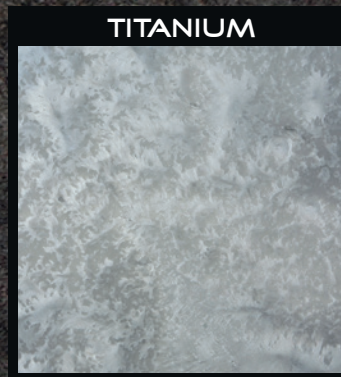

CUSTOM RESIDENTIAL AND COMMERCIAL
FLOORS OR COUNTERTOPS

Shimmer Copper -

Blue Steel

GRANICRETE
INTERNATIONAL

MICA ESSENCE FINE POWDERS

**NUMEROUS INFUSED
 COLOR CHOICES**

**NUMEROUS
 EPOXY FINISHES**

Granicrete International, Inc. • 1-866-438-9464 • WWW.GRANICRETE.COM

- Phantom Grey

Ice Blue

All color blends will vary from pictures shown. It is best to sell from actual product samples. Visit our website at www.Granicrete.com for more information about this product.