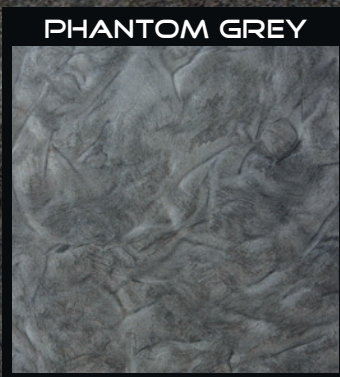

CUSTOM RESIDENTIAL AND COMMERCIAL
FLOORS OR COUNTERTOPS

Shimmer Copper -

Blue Steel

GRANICRETE
INTERNATIONAL

MICA ESSENCE FINE POWDERS

**NUMEROUS INFUSED
 COLOR CHOICES**

**NUMEROUS
 EPOXY FINISHES**

Granicrete International, Inc. • 1-866-438-9464 • WWW.GRANICRETE.COM

- Phantom Grey

Ice Blue

All color blends will vary from pictures shown. It is best to sell from actual product samples. Visit our website at www.Granicrete.com for more information about this product.