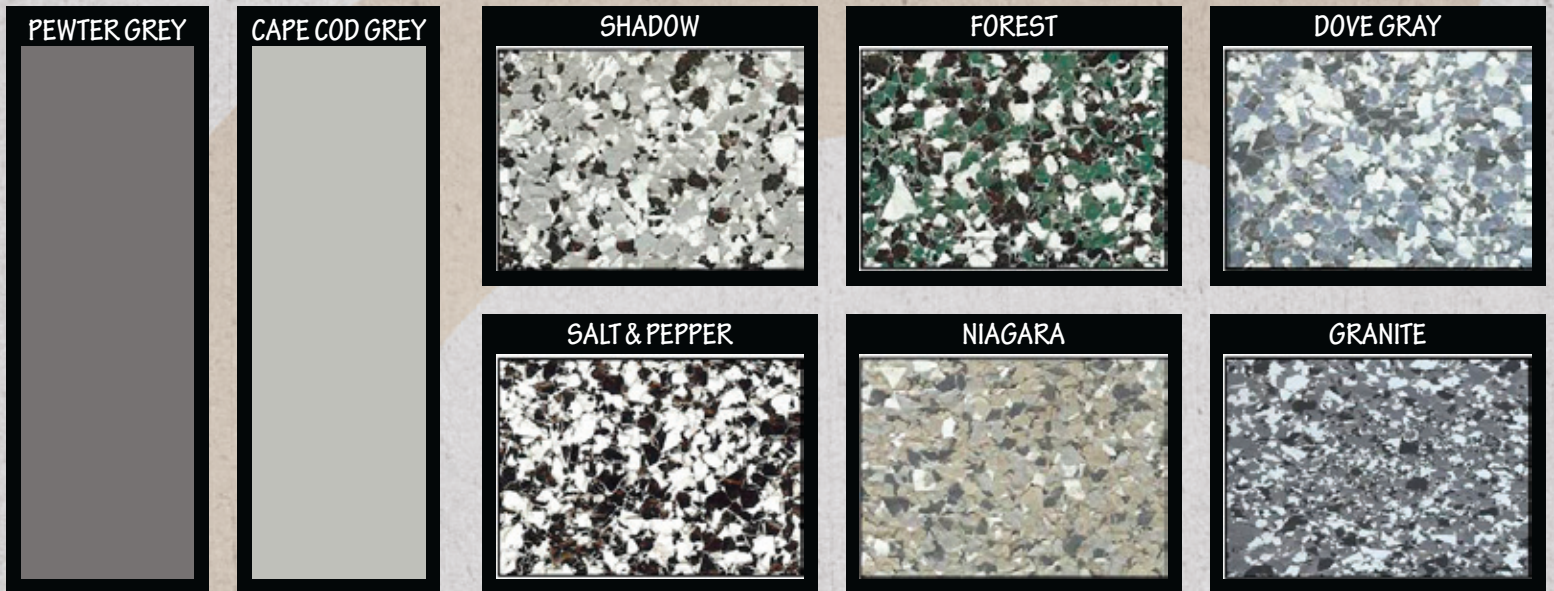

What's in your portfolio?

Actual color may vary from the printed version of this chart.

POPULAR EPOXY COLORS WITH THEIR BEST MATCHING ACRYLIC CHIPS

HOT TIRE, CHEMICAL AND WEAR RESISTANT EPOXY FLOORS

What's in your portfolio?

THESE MOST POPULAR COLORS ARE ALWAYS IN STOCK!

THESE SPECIAL ORDER COLORS ARE BATCH-TINTED FOR QUALITY CONTROL PURPOSES. PLEASE ALLOW ADDITIONAL TIME WHEN ORDERING.