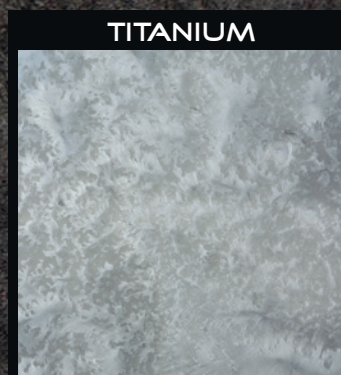

MICA ESSENCE FINE POWDERS

**NUMEROUS INFUSED
COLOR CHOICES**

**NUMEROUS
EPOXY FINISHES**

Granicrete International, Inc. • 1-866-438-9464 • WWW.GRANICRETE.COM

- Phantom Grey

Ice Blue

All color blends will vary from pictures shown. It is best to sell from actual product samples.
Visit our website at www.Granicrete.com for more information about this product.