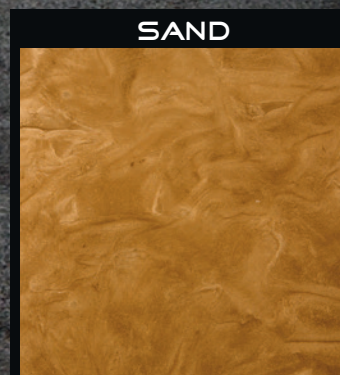

MICA ESSENCE FINE POWDERS

**NUMEROUS INFUSED
COLOR CHOICES**

**NUMEROUS
EPOXY FINISHES**

Granicrete International, Inc. • 1-866-438-9464 • WWW.GRANICRETE.COM

- Phantom Grey

Ice Blue

All color blends will vary from pictures shown. It is best to sell from actual product samples.
Visit our website at www.Granicrete.com for more information about this product.