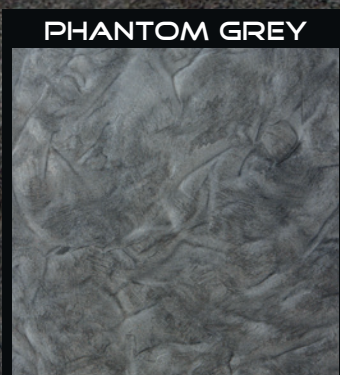

MICA ESSENCE FINE POWDERS

**NUMEROUS INFUSED
COLOR CHOICES**

**NUMEROUS
EPOXY FINISHES**

Granicrete International, Inc. • 1-866-438-9464 • WWW.GRANICRETE.COM

- Phantom Grey

Ice Blue

All color blends will vary from pictures shown. It is best to sell from actual product samples.
Visit our website at www.Granicrete.com for more information about this product.