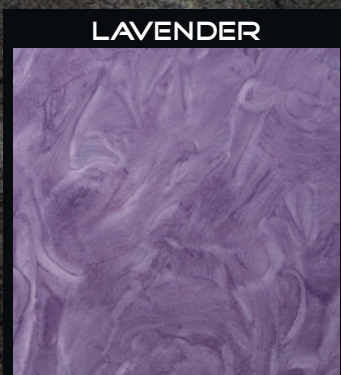

MICA ESSENCE FINE POWDERS

**NUMEROUS INFUSED
COLOR CHOICES**

**NUMEROUS
EPOXY FINISHES**

Granicrete International, Inc. • 1-866-438-9464 • WWW.GRANICRETE.COM

- Phantom Grey

Ice Blue

All color blends will vary from pictures shown. It is best to sell from actual product samples.
Visit our website at www.Granicrete.com for more information about this product.