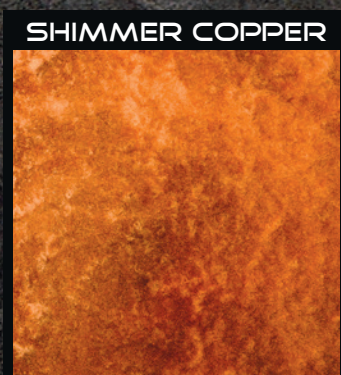

MICA ESSENCE FINE POWDERS

**NUMEROUS INFUSED
COLOR CHOICES**

**NUMEROUS
EPOXY FINISHES**

Granicrete International, Inc. • 1-866-438-9464 • WWW.GRANICRETE.COM

- Phantom Grey

Ice Blue

All color blends will vary from pictures shown. It is best to sell from actual product samples.
Visit our website at www.Granicrete.com for more information about this product.